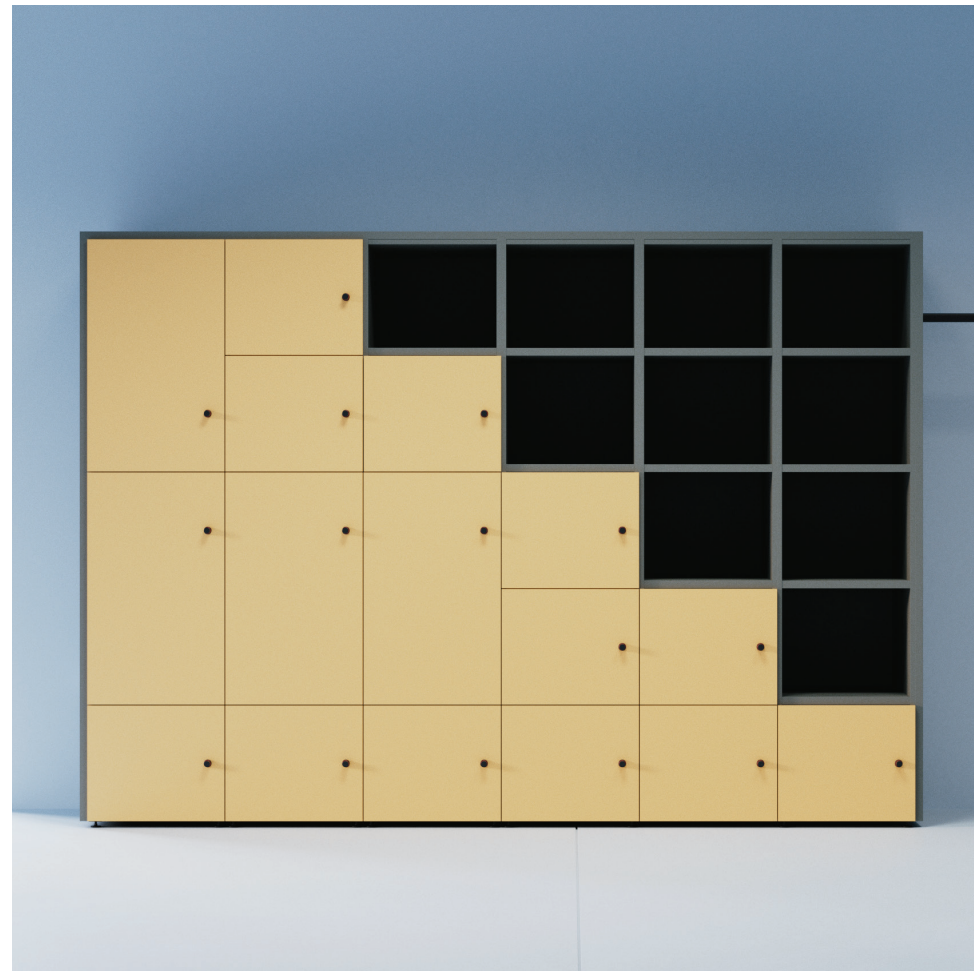

Every element exists in thoughtful cohesion, from doors, locks, and handles that line up cleanly to consistent locker height increments that enhance the organized aesthetic.

Plus, the optional elevated base means less bending and no personal items close to the floor.

←
Quote 547033
Pionite - Squash COL*
Wilsonart - North Sea COL*

**Because not
everything
fits in a box.**

Still Harris. Just with a zigzag.

The Z locker's staggered internal layout makes room for all the long things: coats, umbrellas, yoga mats, and even that awkward tripod. A full wrap finish completes the look, ensuring Harris is seamless from every angle. Whatever the shape, Z's got it.

→
Quote 547030
Serene Oak
Fenix - Cacao Orinoco COL*

Lockers for life's little routines.

Explore a world of possibilities with truly flexible storage in a range of sizes and configurations. Whatever your style, mix and match components to create your own unique look and find the perfect fit for any space.