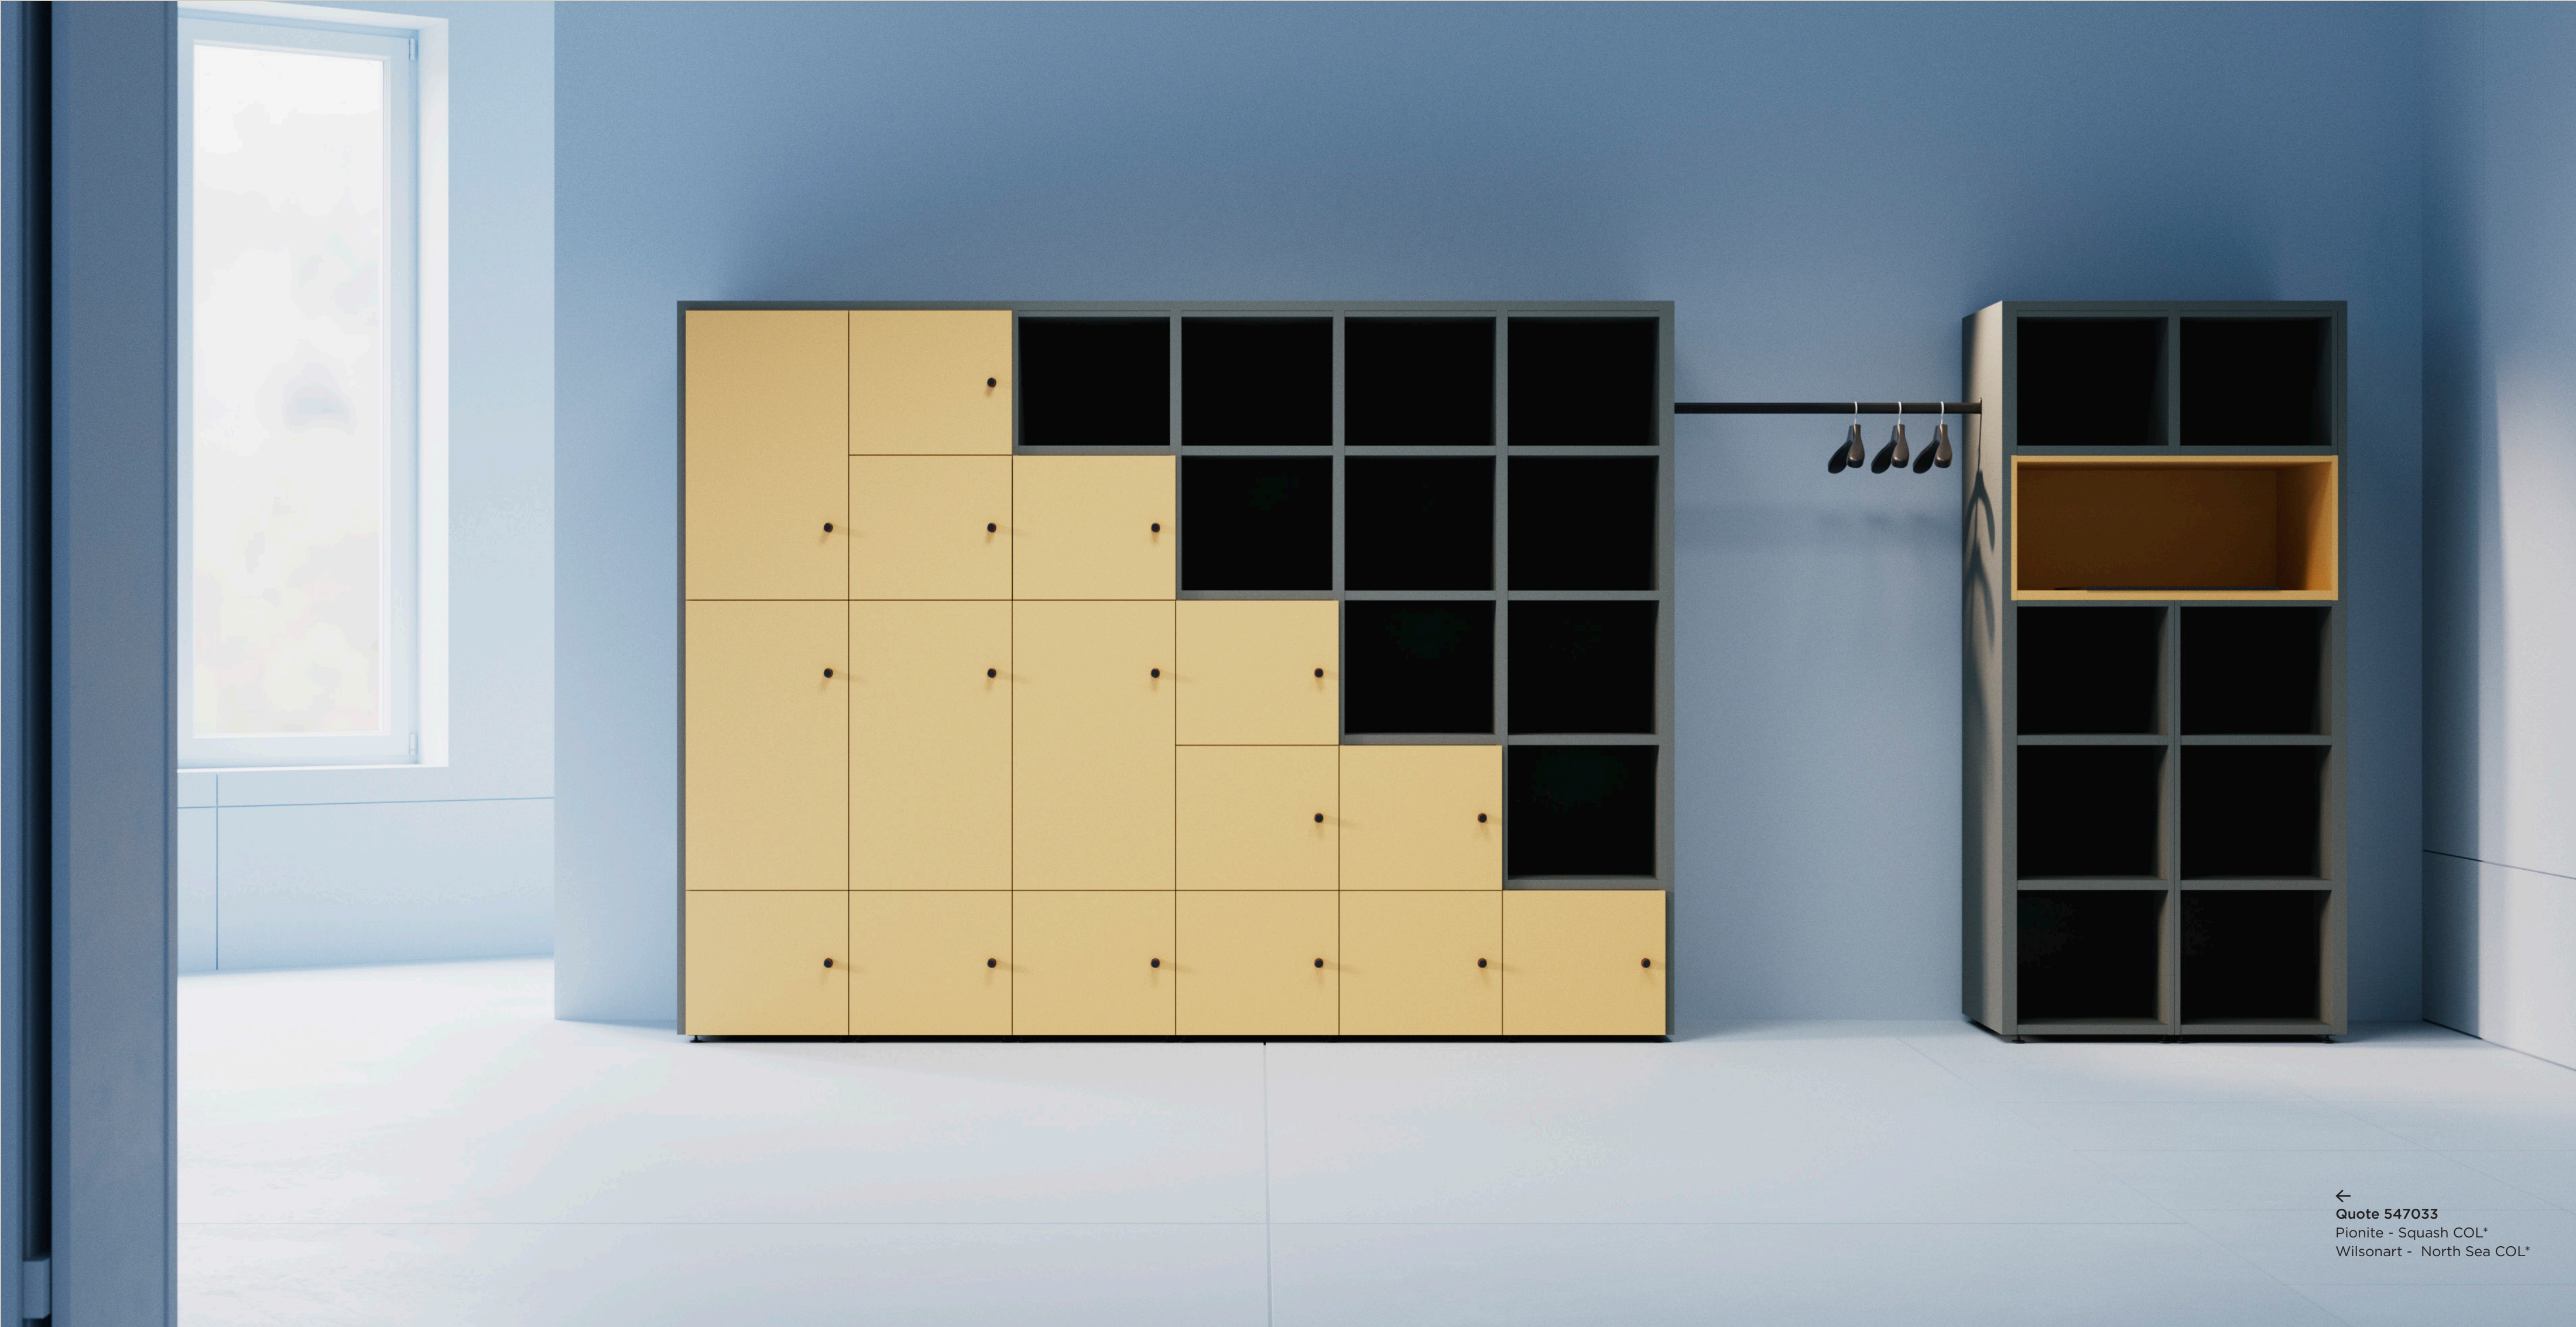

Start together. End together.

**Great days
deserve great
beginnings.**

Harris by Three H blends elegant design with smart, organized storage, creating a striking centerpiece that helps people start and end their day feeling grounded and at ease.

Every element exists in thoughtful cohesion, from doors, locks, and handles that line up cleanly to consistent locker height increments that enhance the organized aesthetic.

Plus, the optional elevated base means less bending and no personal items close to the floor.

Here, there, anywhere.

Harris lockers can line walls, be used freestanding to define a space, or act as an architectural feature within a room. Wherever Harris goes, it grounds busy environments, creating a foundation that enhances well-being through thoughtful design.

←
Quote 547033
Pionite - Squash COL*
Wilsonart - North Sea COL*

**Because not
everything
fits in a box.**

Still Harris. Just with a zigzag.

The Z locker's staggered internal layout makes room for all the long things: coats, umbrellas, yoga mats, and even that awkward tripod. A full wrap finish completes the look, ensuring Harris is seamless from every angle. Whatever the shape, Z's got it.