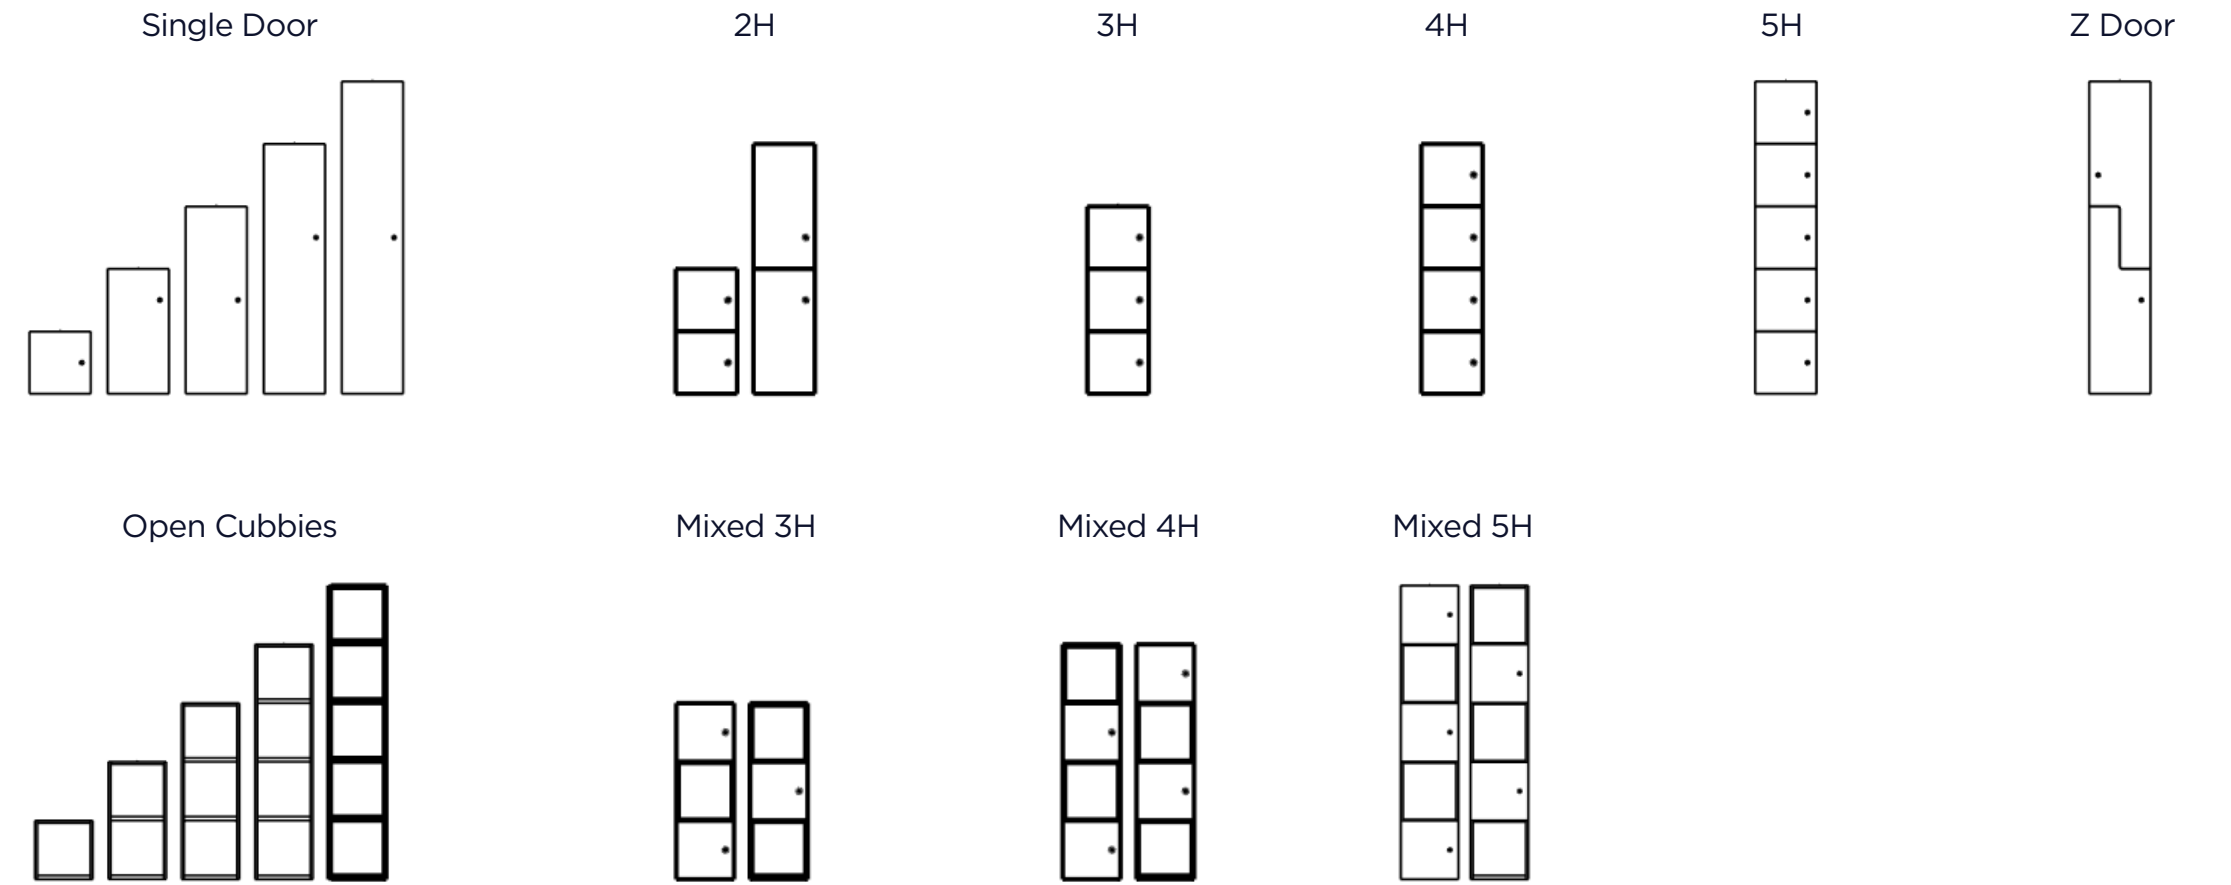

Every element exists in thoughtful cohesion, from doors, locks, and handles that line up cleanly to consistent locker height increments that enhance the organized aesthetic.

Plus, the optional elevated base means less bending and no personal items close to the floor.

←
Quote 547033
Pionite - Squash COL*
Wilsonart - North Sea COL*

**Because not
everything
fits in a box.**

Still Harris. Just with a zigzag.

The Z locker's staggered internal layout makes room for all the long things: coats, umbrellas, yoga mats, and even that awkward tripod. A full wrap finish completes the look, ensuring Harris is seamless from every angle. Whatever the shape, Z's got it.

→
Quote 547030
Serene Oak
Fenix - Cacao Orinoco COL*

Lockers for life's little routines.

Explore a world of possibilities with truly flexible storage in a range of sizes and configurations. Whatever your style, mix and match components to create your own unique look and find the perfect fit for any space.

Locker Sizes

Width 12, 15, 18, 21" | Depth 15, 18, 21, 24"

Door Configurations

Lock Options